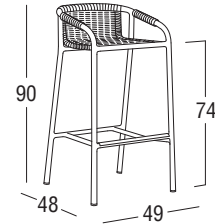

Design: **Santiago Sevillano**
Product: **Stool**
Sizes: **cm 49x48x90h (19"x19"x35"h)**
seat cm 74h (29"h)

FEATURES

Frame: Aluminum, Polyester powder coating (Tiger). PE footrest protection
Glides: Surlyn white, black
Weaving: Round Searope (Polypropylene)
Finishings: White, Graphite

Net weight unit 4,7

Gross weight unit 8

Unit per package 1

Package sizes cm 53,5x54,5x94h

Package volume m³ 0,28

Stackable NO

FINISHINGS

UV, marine environment, scratch resistant